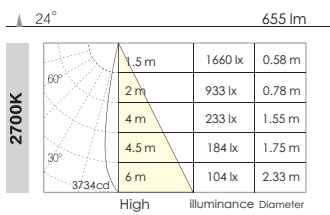

Q3B0009

LED : CREE
CCT : 2700K / 3000K
Beam Angle : (°):24
CRI : > 80
Color : AW /AS /AB
Voltage : DC 15V
Current : DC 700mA
Cutout : 128x35mm
Size : 164mm x71mm x H58mm

Available LED Driver

5
Non-Dimmable
Power : 10W Input Voltage : AC 220-240V / 50-60 Hz
Output Current : 700mA Output Voltage : 10~20V DC
FQ0005

Complete item NO.:

Q3B0001AW01027245

Color : AW = Texture White Power : 010 = 10W CCT : 27= 2700K
Beam Angle : 24 = 24° Driver : 5 = Non-Dimmable

Q3B0001AW01027246

Color : AW = Texture White Power : 010 = 10W CCT : 27= 2700K
Beam Angle : 24 = 24° Driver : 6 = Triac Dimmable