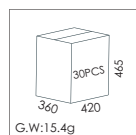

Q3B0009

LED : CREE
CCT : 2700K / 3000K
Beam Angle : (°):24
CRI : > 80
Color : AW /AS /AB
Voltage : DC 15V
Current : DC 700mA
Cutout : 128x35mm
Size : 164mm x71mm x H58mm

Available LED Driver

5
Non-Dimmable
Power : 10W Input Voltage : AC 220-240V / 50-60 Hz
Output Current : 700mA Output Voltage : 10~20V DC
FQ0005

Complete item NO.:

Q3B0001AW01027245

Color : AW = Texture White Power : 010 = 10W CCT : 27= 2700K
Beam Angle : 24 = 24° Driver : 5 = Non-Dimmable

Q3B0001AW01027246

Color : AW = Texture White Power : 010 = 10W CCT : 27= 2700K
Beam Angle : 24 = 24° Driver : 6 = Triac Dimmable