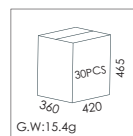

Q3B0009

LED : CREE
CCT : 2700K / 3000K
Beam Angle : (°):24
CRI : > 80
Color : AW /AS /AB
Voltage : DC 15V
Current : DC 700mA
Cutout : 128x35mm
Size : 164mm x71mm x H58mm

Available LED Driver

5
Non-Dimmable
Power : 10W Input Voltage : AC 220-240V / 50-60 Hz
Output Current : 700mA Output Voltage : 10~20V DC
FQ0005

Complete item NO.:

Q3B0001AW01027245

Color : AW = Texture White Power : 010 = 10W CCT : 27= 2700K
Beam Angle : 24 = 24° Driver : 5 = Non-Dimmable

Q3B0001AW01027246

Color : AW = Texture White Power : 010 = 10W CCT : 27= 2700K
Beam Angle : 24 = 24° Driver : 6 = Triac Dimmable